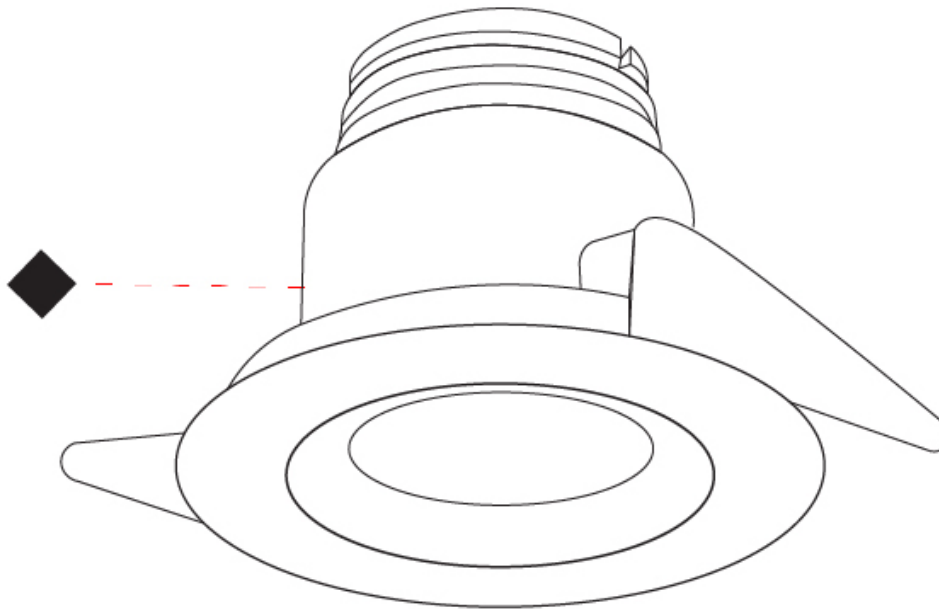

NILO D RECESSED

A1250001-

PROJECT

TYPE

SPECIFIER

QUANTITY

DATE

A